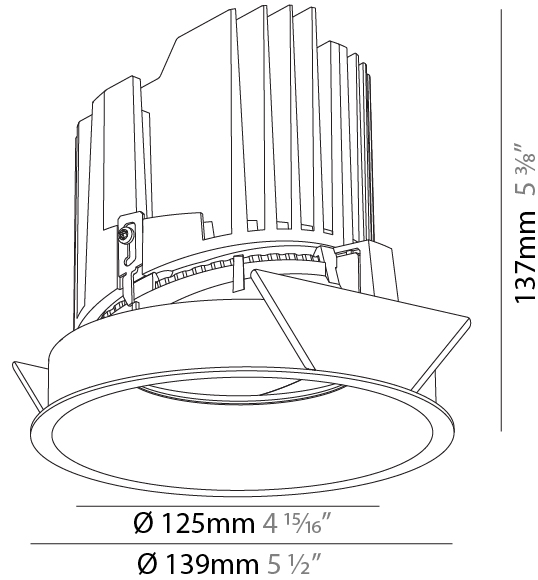

GENERAL

Series: Bioniq
 Subseries: Bioniq Round Adjustable
 Brand: Prolight
 Division: Architectural
 Mounting Type: Recessed
 Mounting Location: Ceiling
 Subcategory: Downlight

PHYSICAL

Shape: Round
 Diameter (mm): 139
 Diameter (in): 5 1/2
 Height (mm): 137
 Height (in): 5 3/8
 Ceiling Thickness (mm): 10 / 12.5 / 15
 Ceiling Thickness (in): 3/8 or 1/2 or 9/16
 Min. Recessing Depth (mm): 150
 Min. Recessing Depth (in): 5 7/8
 Light Distribution: Adjustable / Downlight
 Weight (kg): 0.805
 Weight (lbs): 1.77
 Fixture Finish: SSR / BKV / CWI / CRY / HAB / UFT / ITA / RUA / FTG / MYG / LOD / PUS / FRO / FUP / KIA / POP / BLS / SPG / MEY / GOH / GUM / CHC / COM / ABZ / JAG / OBR / MOS / ROR
 Fixture Material: Aluminum Die Cast
 Cut-out Measurements: 130mm / 5 1/8"

GENERAL

Series: Bioniq
 Subseries: Bioniq Round Semi Adjustable
 Brand: Prolight
 Division: Architectural
 Mounting Type: Recessed
 Mounting Location: Ceiling
 Subcategory: Downlight

PHYSICAL

Shape: Round
 Diameter (mm): 139
 Diameter (in): 5 1/2
 Height (mm): 137
 Height (in): 5 3/8
 Ceiling Thickness (mm): 10 / 12.5 / 15
 Ceiling Thickness (in): 3/8 or 1/2 or 9/16
 Min. Recessing Depth (mm): 150
 Min. Recessing Depth (in): 5 7/8
 Light Distribution: Adjustable / Downlight
 Weight (kg): 0.851
 Weight (lbs): 1.88
 Fixture Finish: SSR / BKV / CWI / CRY / HAB / UFT / ITA / RUA / FTG / MYG / LOD / PUS / FRO / FUP / KIA / POP / BLS / SPG / MEY / GOH / GUM / CHC / COM / ABZ / JAG / OBR / MOS / ROR
 Fixture Material: Aluminum Die Cast
 Cut-out Measurements: 130mm / 5 1/8"

OPTICAL

Reflector°: 10
 Adjustability: Rotational 355°; Tilt 10°

RATINGS AND CERTIFICATIONS

Certified By: Certified for North American Standards
 IP rating: IP54

						
130mm 5 1/8"	150mm 5 7/8"	10 15mm 3/8" 9/16"	10°	355°		